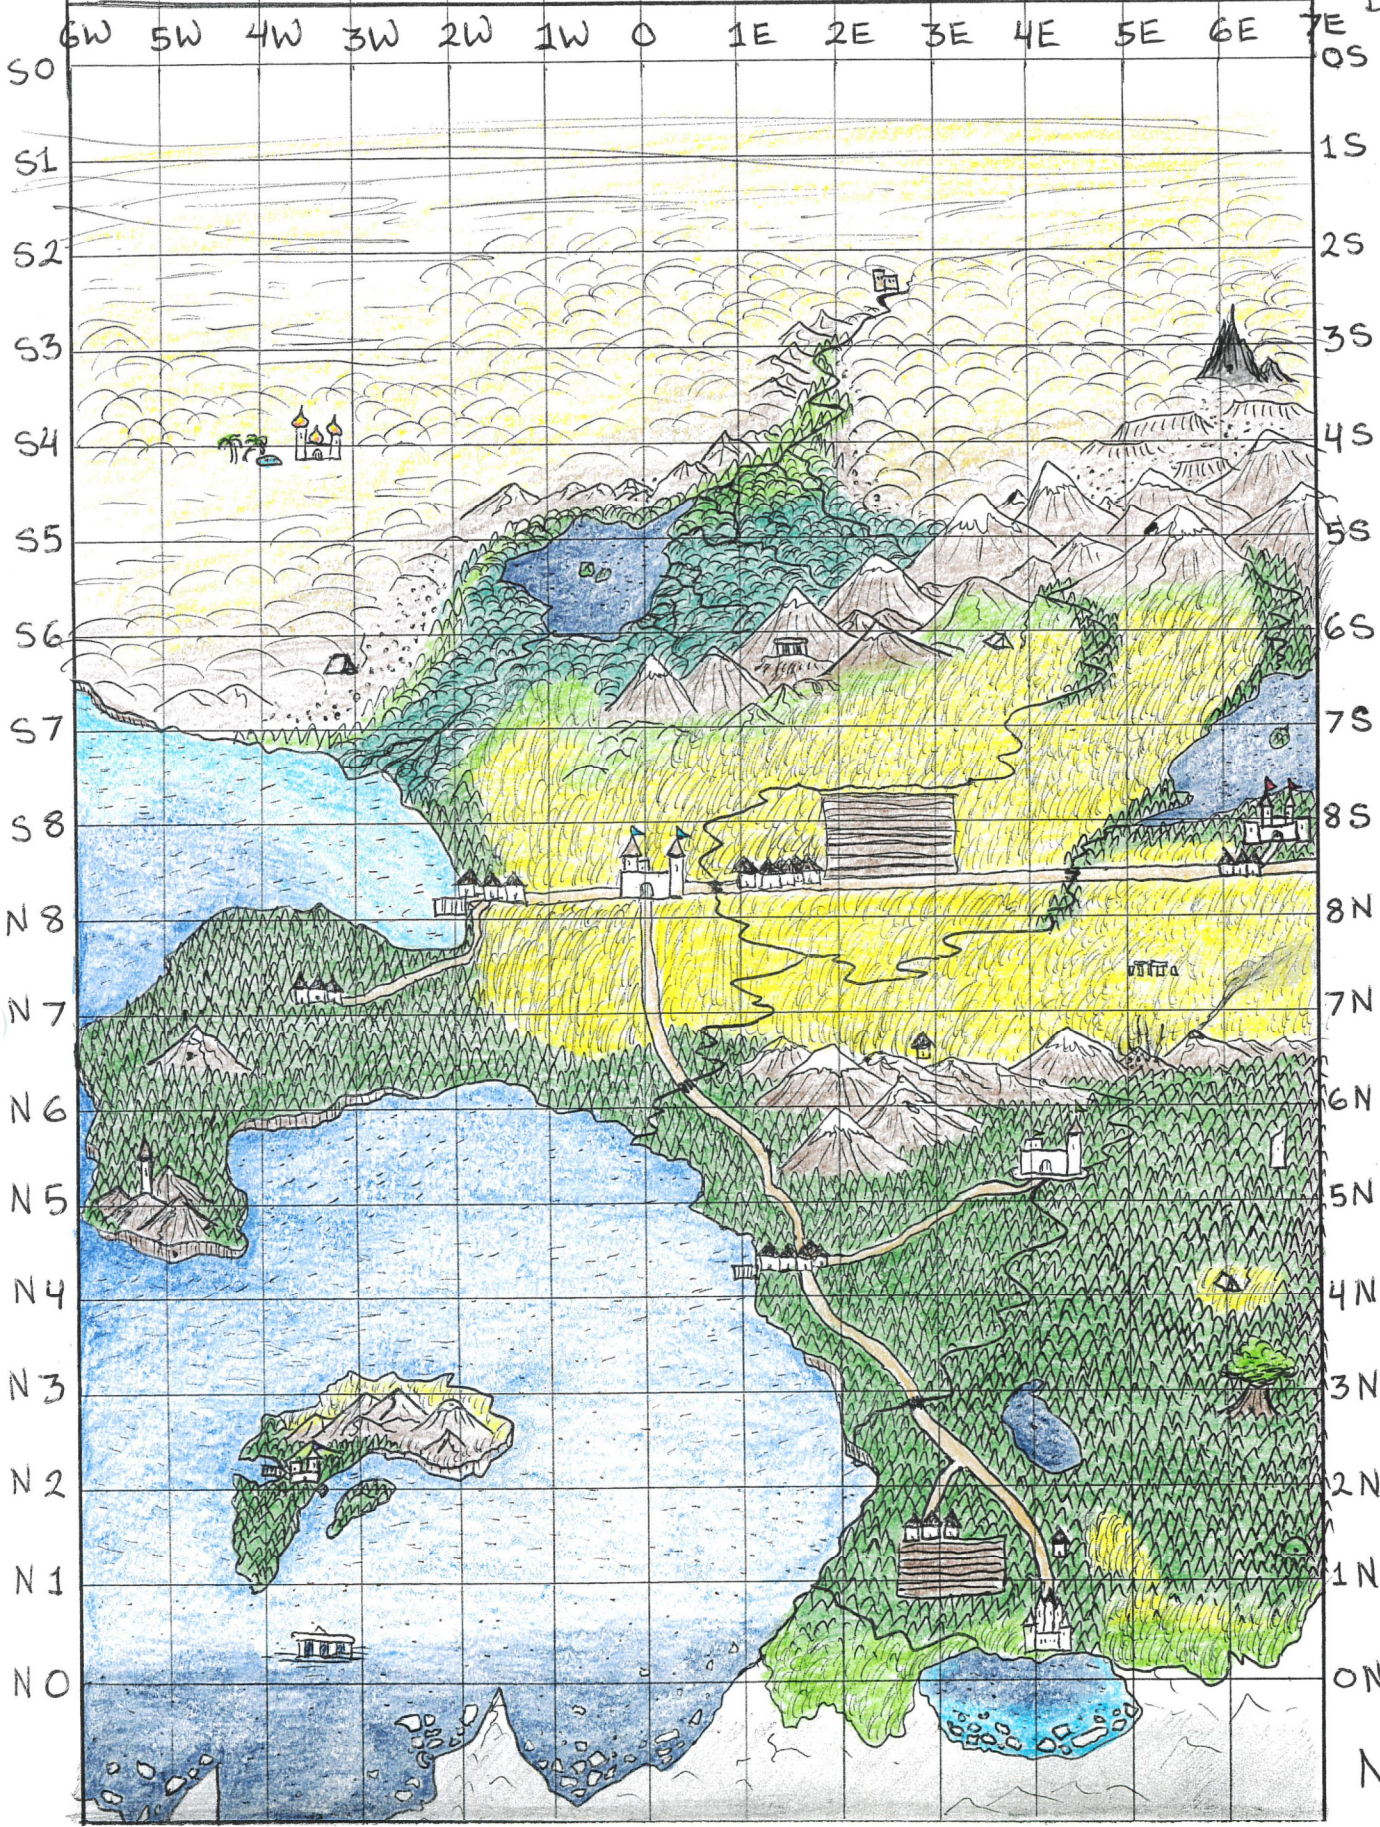

DAY

Livable Tidal-Locked Terra, around the Star Limdi: Called Sisimarihahni

NIGHT